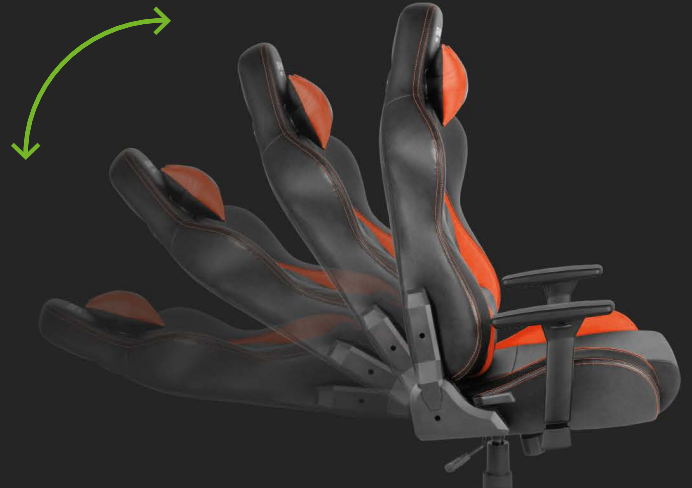

SIT BACK, RELAX AND ENJOY!

Pull the lever located on the side, tilt back and relax! The backrest allows a positioning adjustment up to 180 degrees. Enjoy a live stream, a movie or simply take a nap after a long gaming session!

MICRO-PERFORATED FAUX LEATHER

3D ADJUSTABLE ARM RESTS

INTERIOR METAL STRUCTURE

65 CM STAR SHAPED METAL BASE

SPECIFICATIONS

- Chair wheels diameter: 60 mm
- Max supported weight: 125 Kg
- Lift: Class 4 gas lift
- Foam density: 50 kg / m³
- Chair height adjustment: 9 cm
- Arm rest height adjustment: 7.5 cm
- Arm rest horizontal rotation angle: 10° (right / left)
- Arm rest forward / backward adjustment: 6 cm
- Chair weight: 22.5 Kg
- Materials: Metal, plastic, faux leather, foam