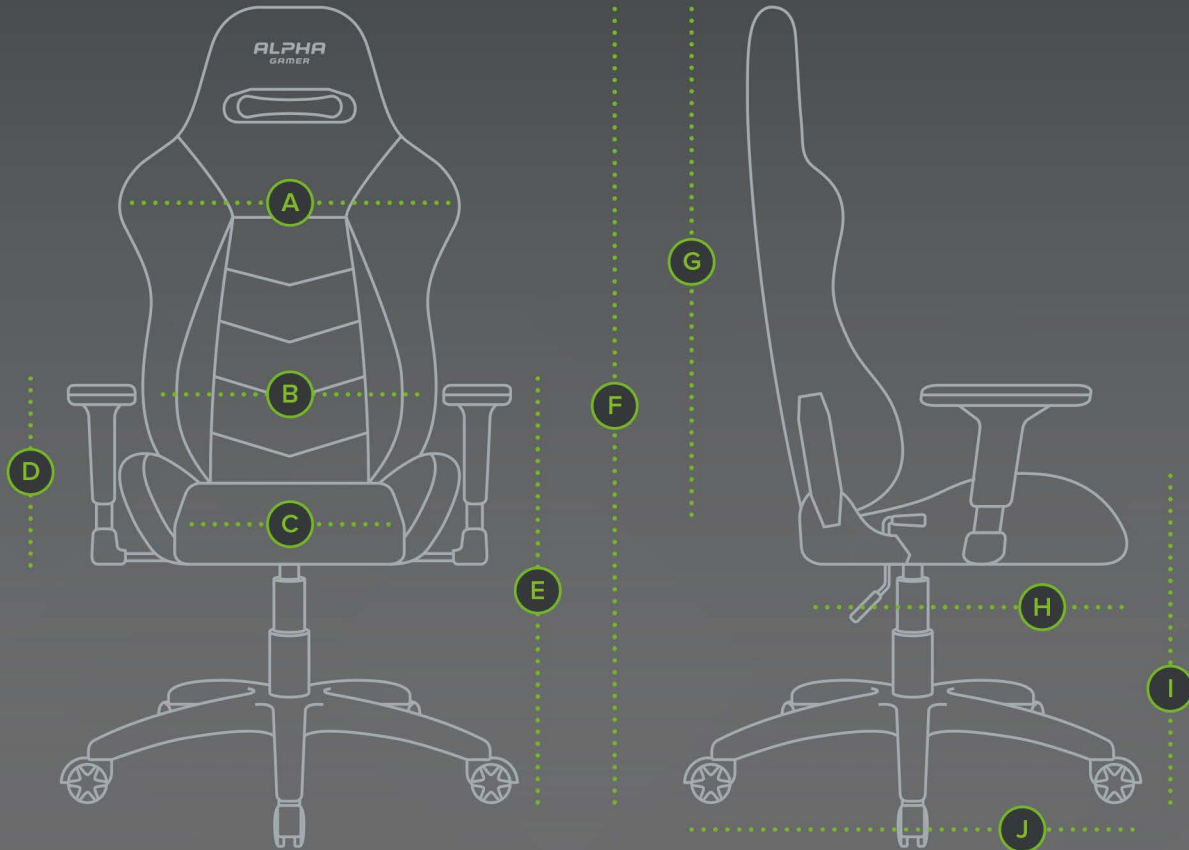

SIT BACK, RELAX AND ENJOY!

Pull the lever located on the side, tilt back and relax! The backrest allows a positioning adjustment up to 180 degrees. Enjoy a live stream, a movie or simply take a nap after a long gaming session!

MICRO-PERFORATED FAUX LEATHER

3D ADJUSTABLE ARM RESTS

INTERIOR METAL STRUCTURE

65 CM STAR SHAPED METAL BASE

SPECIFICATIONS

- Chair wheels diameter: 60 mm
- Max supported weight: 125 Kg
- Lift: Class 4 gas lift
- Foam density: 50 kg / m³
- Chair height adjustment: 9 cm
- Arm rest height adjustment: 7.5 cm
- Arm rest horizontal rotation angle: 10° (right / left)
- Arm rest forward / backward adjustment: 6 cm
- Chair weight: 22.5 Kg
- Materials: Metal, plastic, faux leather, foam

DIMENSIONS

- A: 57cm
- B: 41cm
- C: 38cm
- D: 28.5 cm (min.) - 37.5 cm (max.)
- E: 73.5 cm - 82.5 cm
(with the chair seat at max. height)
- F: 127 cm (min.) – 136 cm (max.)
- G: 83 cm
- H: 57 cm
- I: 48 (min.) – 57 cm (max.)
- J: 65 cm