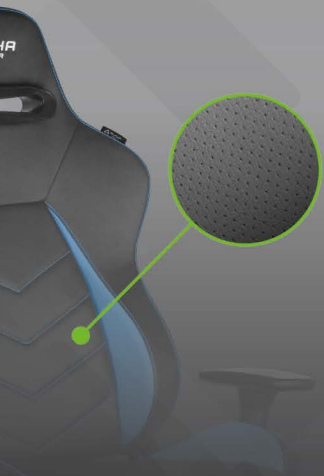

SIT BACK, RELAX AND ENJOY!

Pull the lever located on the side, tilt back and relax! The backrest allows a positioning adjustment up to 180 degrees. Enjoy a live stream, a movie or simply take a nap after a long gaming session!

MICRO-PERFORATED FAUX LEATHER

3D ADJUSTABLE ARM RESTS

INTERIOR METAL STRUCTURE

65 CM STAR SHAPED METAL BASE

SPECIFICATIONS

- Chair wheels diameter: 60 mm
- Max supported weight: 125 Kg
- Lift: Class 4 gas lift
- Foam density: 50 kg / m³
- Chair height adjustment: 9 cm
- Arm rest height adjustment: 7.5 cm
- Arm rest horizontal rotation angle: 10° (right / left)
- Arm rest forward / backward adjustment: 6 cm
- Chair weight: 22.5 Kg
- Materials: Metal, plastic, faux leather, foam