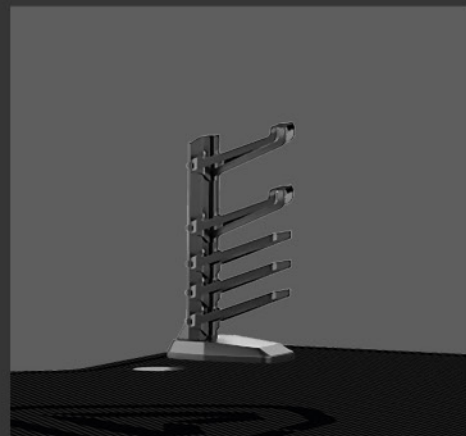

KIRA

GAMING
STATION

ELECTRICAL
SOCKET BOX

CABLE
MANAGEMENT

FULL SURFACE
MOUSEPAD

HEADSET
HANGER

FULL SURFACE MOUSEPAD

We have included a full surface mousepad (140x64cm) with stitched edges. This will transform the whole table top into a functioning surface for your mouse as well as provide a very comfortable experience.

CABLE MANAGEMENT

Route your cables, keep your desk organized and with a great look. Alpha Gamer Kira has two routing holes with rotative lids. Simply open the lids and pass the cables through.

HEADSET HANGER

Know where your headset is at all times.

CUP HOLDER

A safe place to keep your favourite beverage.

SOCKET BOX

A dedicated electrical compartment.

GAMING RACK

For your games and gamepads.

SPECIFICATIONS

- Electrical socket box
- Headset hanger
- Cup holder
- Gaming rack
- Cable management system
- Full surface mousepad included
- Adjustable feet (for leveling purposes)

Dimensions:

- Desk: 140x64x77cm (width x depth x height)
- Mousepad: 140x64cm