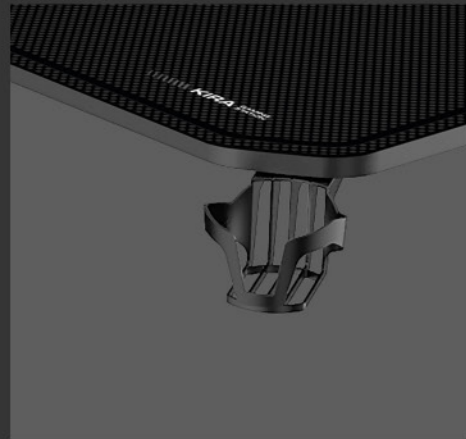

CUP HOLDER

A safe place to keep your favourite beverage.