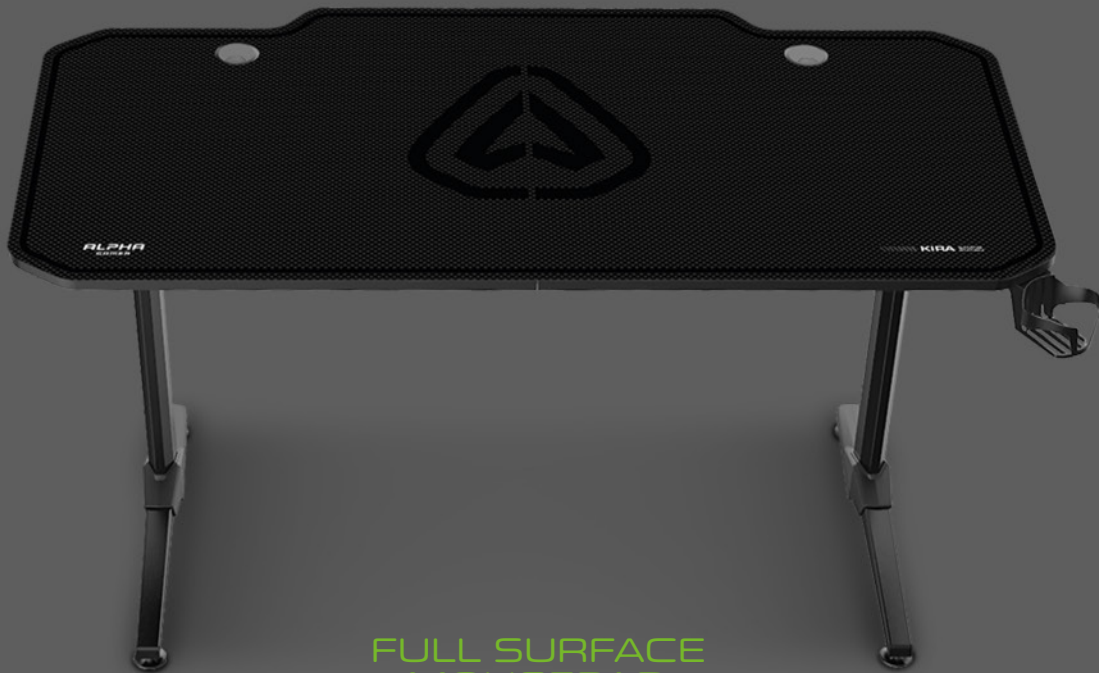

KIRA

GAMING
STATION

ELECTRICAL
SOCKET BOX

CABLE
MANAGEMENT

FULL SURFACE
MOUSEPAD

HEADSET
HANGER

FULL SURFACE MOUSEPAD

We have included a full surface mousepad (140x64cm) with stitched edges. This will transform the whole table top into a functioning surface for your mouse as well as provide a very comfortable experience.

WIDE FORMAT

We don't want you to compromise anything while laying out your setup. Alpha Gamer Kira has a 140cm wide table top that allows you to have a big setup with lots and lots of peripherals and accessories.

CABLE MANAGEMENT

Route your cables, keep your desk organized and with a great look. Alpha Gamer Kira has two routing holes with rotative lids. Simply open the lids and pass the cables through.

HEADSET HANGER

- Electrical socket box
- Headset hanger
- Cup holder
- Gaming rack
- Cable management system
- Full surface mousepad included
- Adjustable feet (for leveling purposes)

Dimensions:

- Desk: 140x64x77cm (width x depth x height)
- Mousepad: 140x64cm